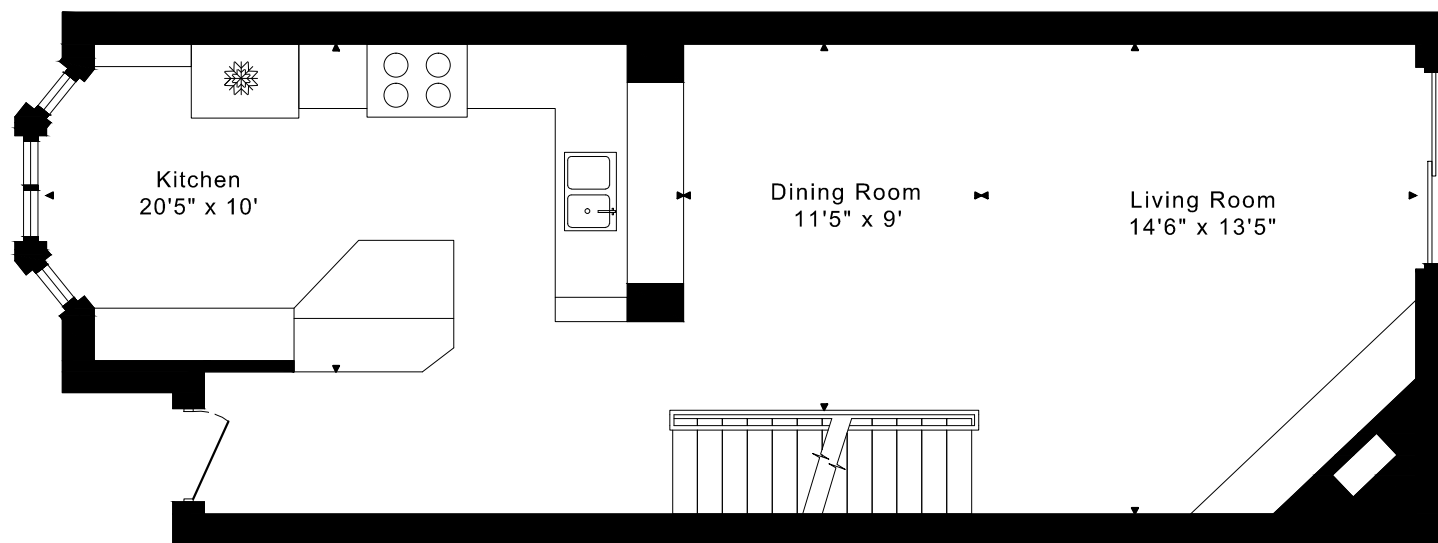

# 98 SHAFTESBURY AVENUE

THIRD FLOOR  
548 SQUARE FEET

SECOND FLOOR  
530 SQUARE FEET

MAIN FLOOR  
690 SQUARE FEET

LOWER FLOOR  
725 SQUARE FEET

CAPTURED ON: 19 APR 2018  
DIMENSIONS ARE APPROXIMATE AND SHOULD BE CONSIDERED  
ILLUSTRATIVE ONLY.

1768 sq ft + 725 sq ft  
BELOW GRADE