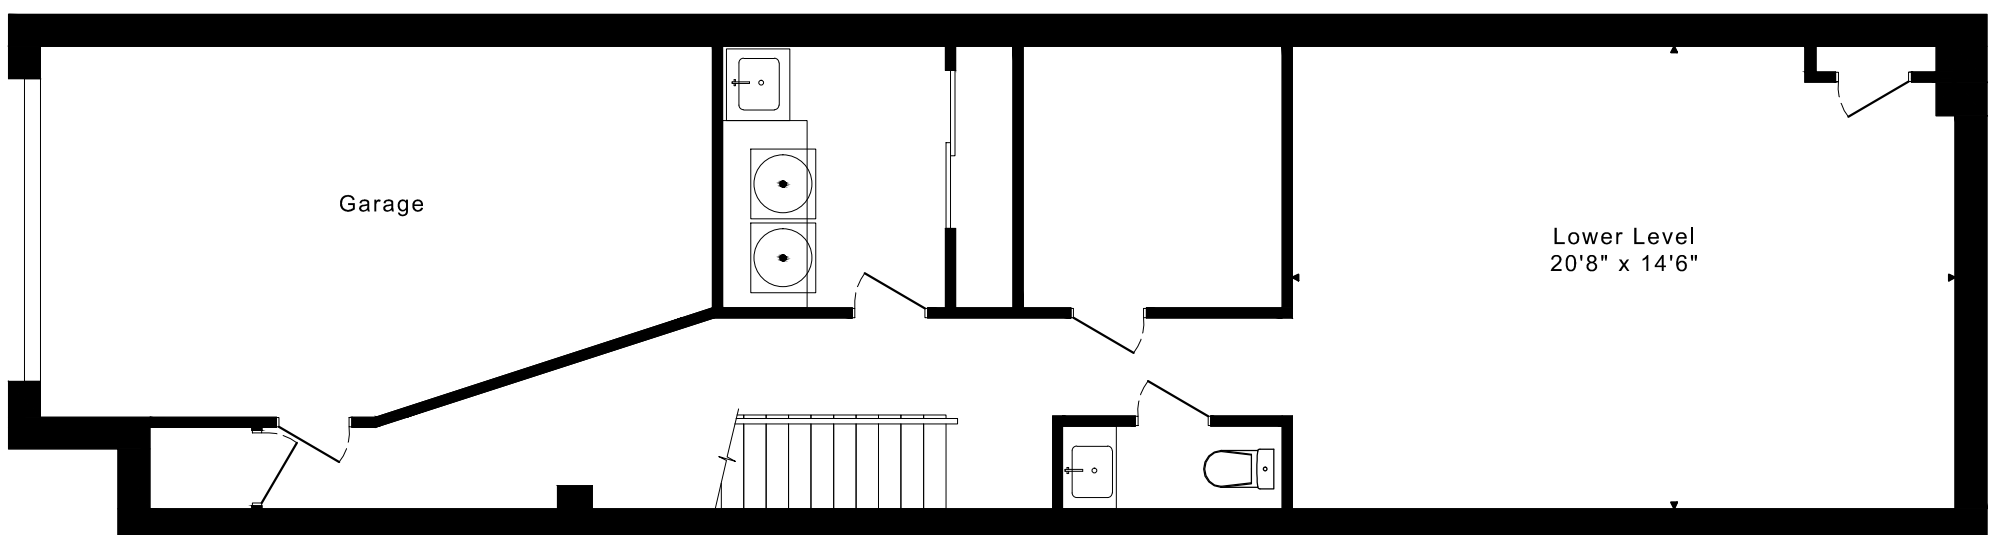

# 98 SHAFTESBURY AVENUE

THIRD FLOOR  
548 SQUARE FEET

SECOND FLOOR  
530 SQUARE FEET

MAIN FLOOR  
690 SQUARE FEET

LOWER FLOOR  
725 SQUARE FEET

CAPTURED ON: 19 APR 2018  
DIMENSIONS ARE APPROXIMATE AND SHOULD BE CONSIDERED  
ILLUSTRATIVE ONLY.

1768 sq ft + 725 sq ft  
BELOW GRADE