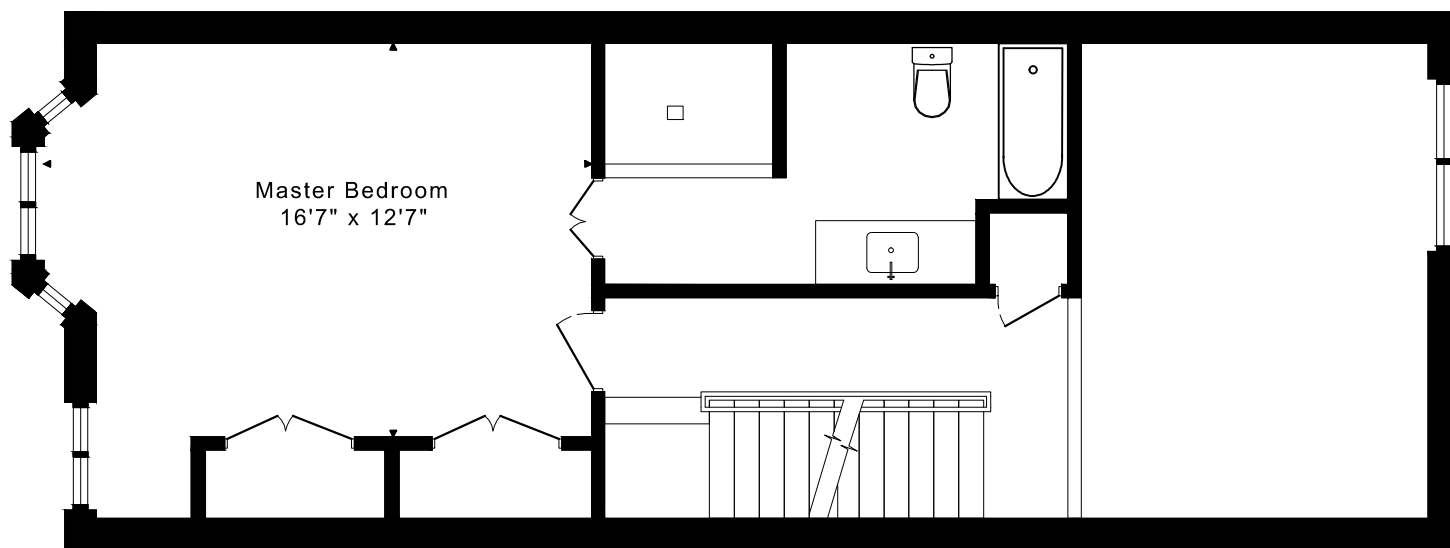

# 98 SHAFTESBURY AVENUE

THIRD FLOOR  
548 SQUARE FEET

SECOND FLOOR  
530 SQUARE FEET

MAIN FLOOR  
690 SQUARE FEET

LOWER FLOOR  
725 SQUARE FEET

CAPTURED ON: 19 APR 2018  
DIMENSIONS ARE APPROXIMATE AND SHOULD BE CONSIDERED  
ILLUSTRATIVE ONLY.

1768 sq ft + 725 sq ft  
BELOW GRADE