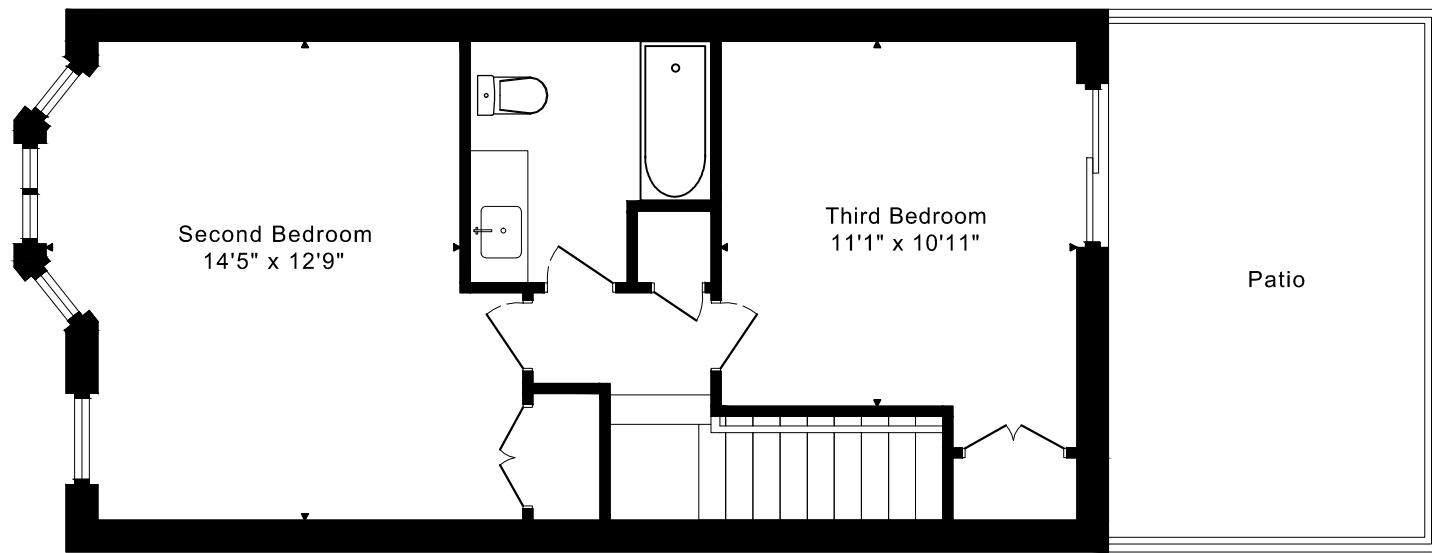

# 98 SHAFTESBURY AVENUE

THIRD FLOOR  
548 SQUARE FEET

SECOND FLOOR  
530 SQUARE FEET

MAIN FLOOR  
690 SQUARE FEET

LOWER FLOOR  
725 SQUARE FEET

CAPTURED ON: 19 APR 2018  
DIMENSIONS ARE APPROXIMATE AND SHOULD BE CONSIDERED  
ILLUSTRATIVE ONLY.

1768 sq ft + 725 sq ft  
BELOW GRADE